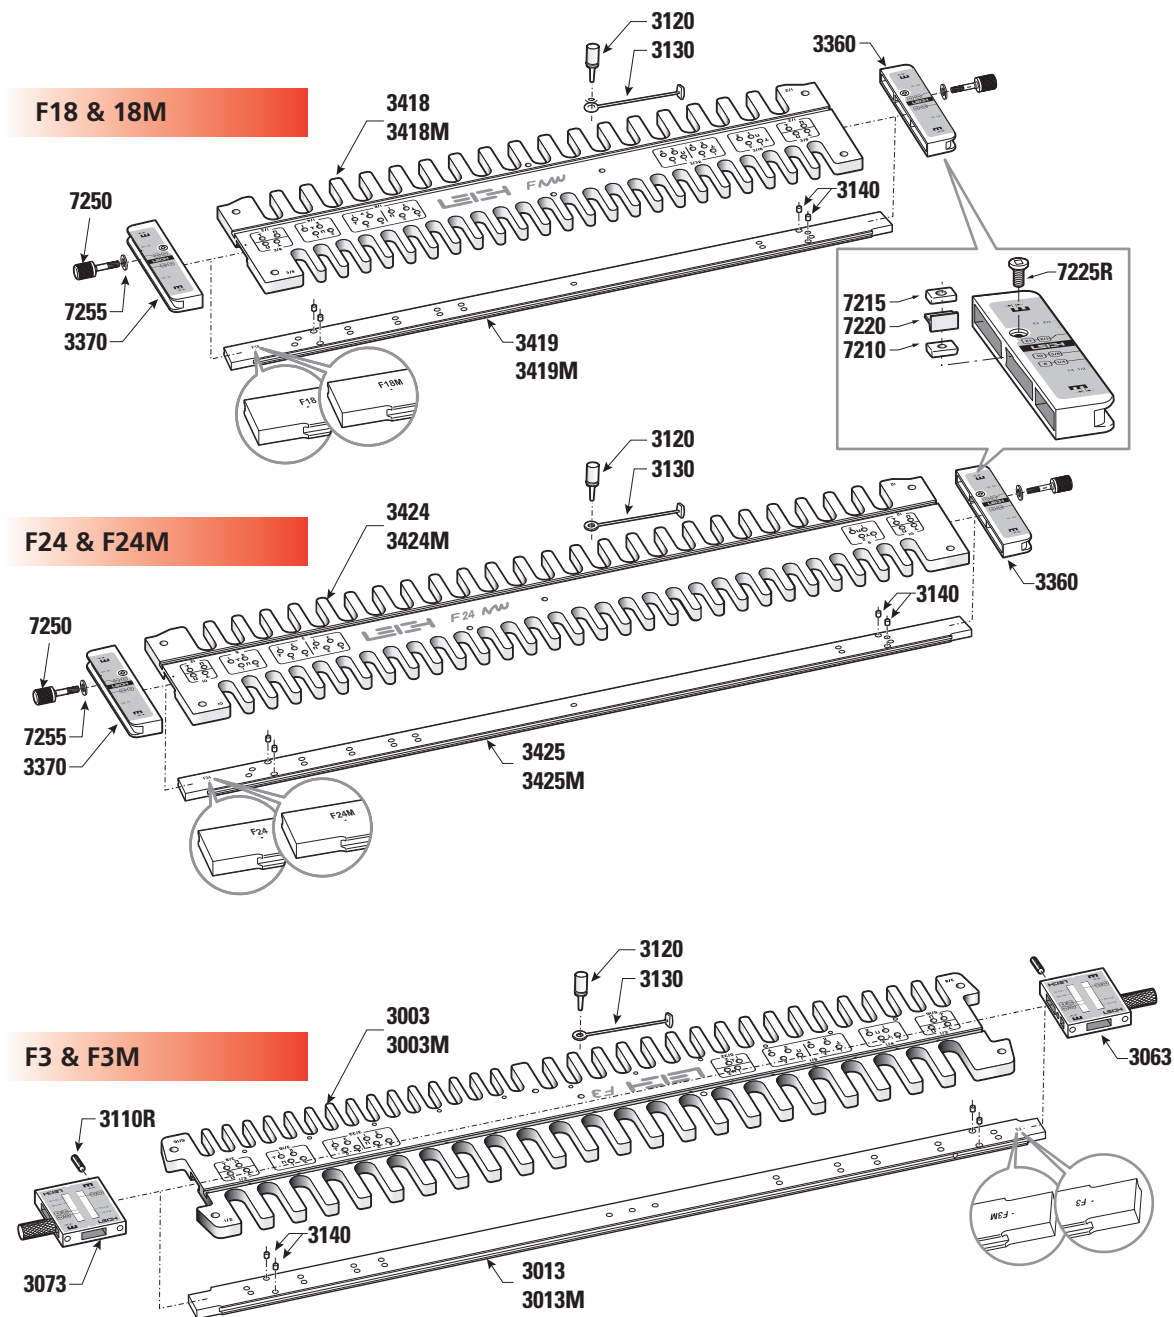

### F18, F18M, F24, F24M

PART NUMBER	QUANTITY PER TEMPLATE	PART DESCRIPTION
3418	1	F18 "Inch" Template
3418M	1	F18 "Metric" Template
3424	1	F24 "Inch" Template
3424M	1	F24 "Metric" Template
3419	1	F18 "Inch" Template Bar with glides (3140)
3419M	1	F18 "Metric" Template Bar with glides (3140)
3425	1	F24 "Inch" Template Bar with glides (3140)
3425M	1	F24 "Metric" Template Bar with glides (3140)
3360	1	RH Scale Assembly (RH in $\frac{3}{8}$ " & 10mm mode)
3370	1	LH Scale Assembly (LH in $\frac{3}{8}$ " & 10mm mode)
7210	2	Scale Nut
7215	2	Scale Washer
7220	2	Scale Wedge
7225R	2	Scale Lock Screw #8-32
7250	2	Scale Thumbscrew
7255	2	Nylon Flat Washer $\frac{13}{64}$ " x $\frac{7}{16}$ " x .062"

### F3, F3M

PART NUMBER	QUANTITY PER TEMPLATE	PART DESCRIPTION
3003	1	F3 "Inch" Template
3003M	1	F3M "Metric" Template
3013	1	F3 "Inch" Template Bar with Glides (3140)
3013M	1	F3 "Metric" Template Bar with Glides (3140)
3063	1	F3/F3M RH Scale Assembly (RH in $\frac{1}{2}$ " & 12mm mode)
3073	1	F3/F3M LH Scale Assembly (LH in $\frac{1}{2}$ " & 12mm mode)
e7	1	$\frac{7}{16}$ " e-Bush and nut
3156	1	Allen Wrench for Set Screws
3110R	2	Scale Lock Set Screws

### COMMON TO ALL F-TEMPLATES

PART NUMBER	QUANTITY PER TEMPLATE	PART DESCRIPTION
e8	1	$\frac{1}{2}$ " e-Bush and nut
e10	1	$\frac{5}{8}$ " e-Bush and nut
3120	1	Template Pin with Tie (3130)
3130	1	Template Pin Tie
3140	4	Template Bar Glides
3470	1	User Guide, combined inch & metric
730V	1	Pin Wrench