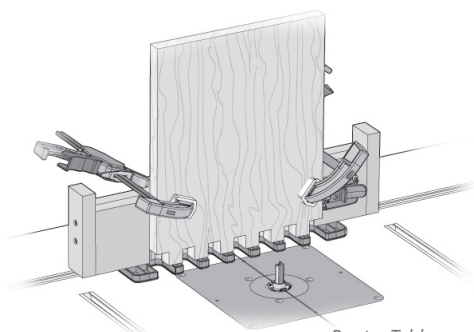

Leigh Box Joint & Beehive Jig

Model B975

User Guide

For WorkBench or Router Table Use

Workbench

Router Table

See Page 65 for Customer Support
1-800-663-8932

LEIGH
Leigh Router Joinery Jigs

Contents

Chapter 1	Introduction	5
	Jig Parts	5
	Bit Specifications	7
	Symbols for Board Position	8
	Clamping	8
Chapter 2	Safety	9
Chapter 3	The Leigh e10 eBush	11
Chapter 4	Mounting & Assembly	15
Chapter 5	Routing Box Joints	25
Chapter 6	Routing Wider Boards	37
Chapter 7	Router Table Operation	47
Chapter 8	Guide Bushing Adapter Selection	63
Chapter 9	Customer Support	65

Your New Leigh Box Joint & Beehive Jig, Model B975

The Leigh Box Joint & Beehive Jig, Model B975, is a simple, easy-to-use tool for making 1/2" and 3/4" box joints on boards up to 13/16"[20.6mm] thick, and from 1-1/2"[38mm] to 17-13/16"[453mm] wide. Not by accident, the full 9-11/16"[246mm] width of the jig is the standard height of a typical beehive super, used in North America.