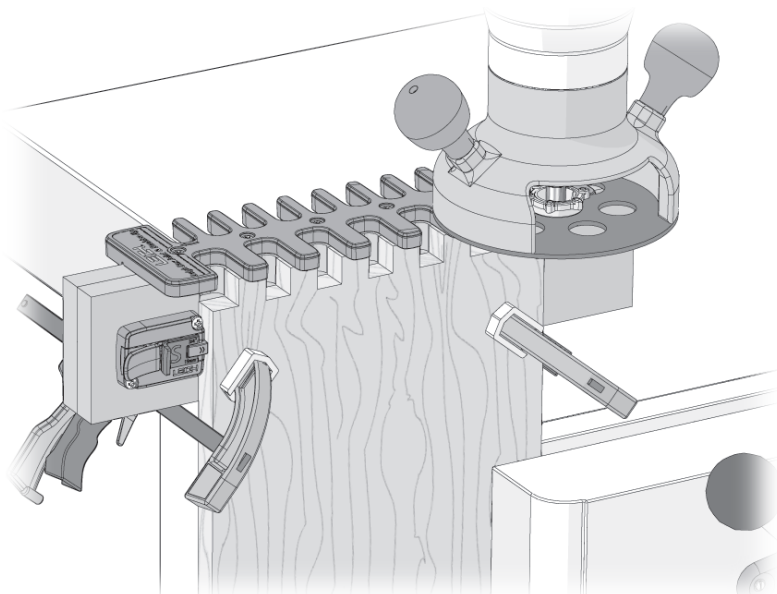

Leigh Box Joint & Beehive Jig

Model B975

User Guide

For WorkBench or Router Table Use

Workbench

Router Table

See Page 65 for Customer Support
1-800-663-8932

LEIGH
Leigh Router Joinery Jigs

Contents

Chapter 1	Introduction	5
	Jig Parts	5
	Bit Specifications	7
	Symbols for Board Position	8
	Clamping	8
Chapter 2	Safety	9
Chapter 3	The Leigh e10 eBush	11
Chapter 4	Mounting & Assembly	15
Chapter 5	Routing Box Joints	25
Chapter 6	Routing Wider Boards	37
Chapter 7	Router Table Operation	47
Chapter 8	Guide Bushing Adapter Selection	63
Chapter 9	Customer Support	65

Your New Leigh Box Joint & Beehive Jig, Model B975

The Leigh Box Joint & Beehive Jig, Model B975, is a simple, easy-to-use tool for making 1/2" and 3/4" box joints on boards up to 13/16"[20.6mm] thick, and from 1-1/2"[38mm] to 17-13/16"[453mm] wide. Not by accident, the full 9-11/16"[246mm] width of the jig is the standard height of a typical beehive super, used in North America.